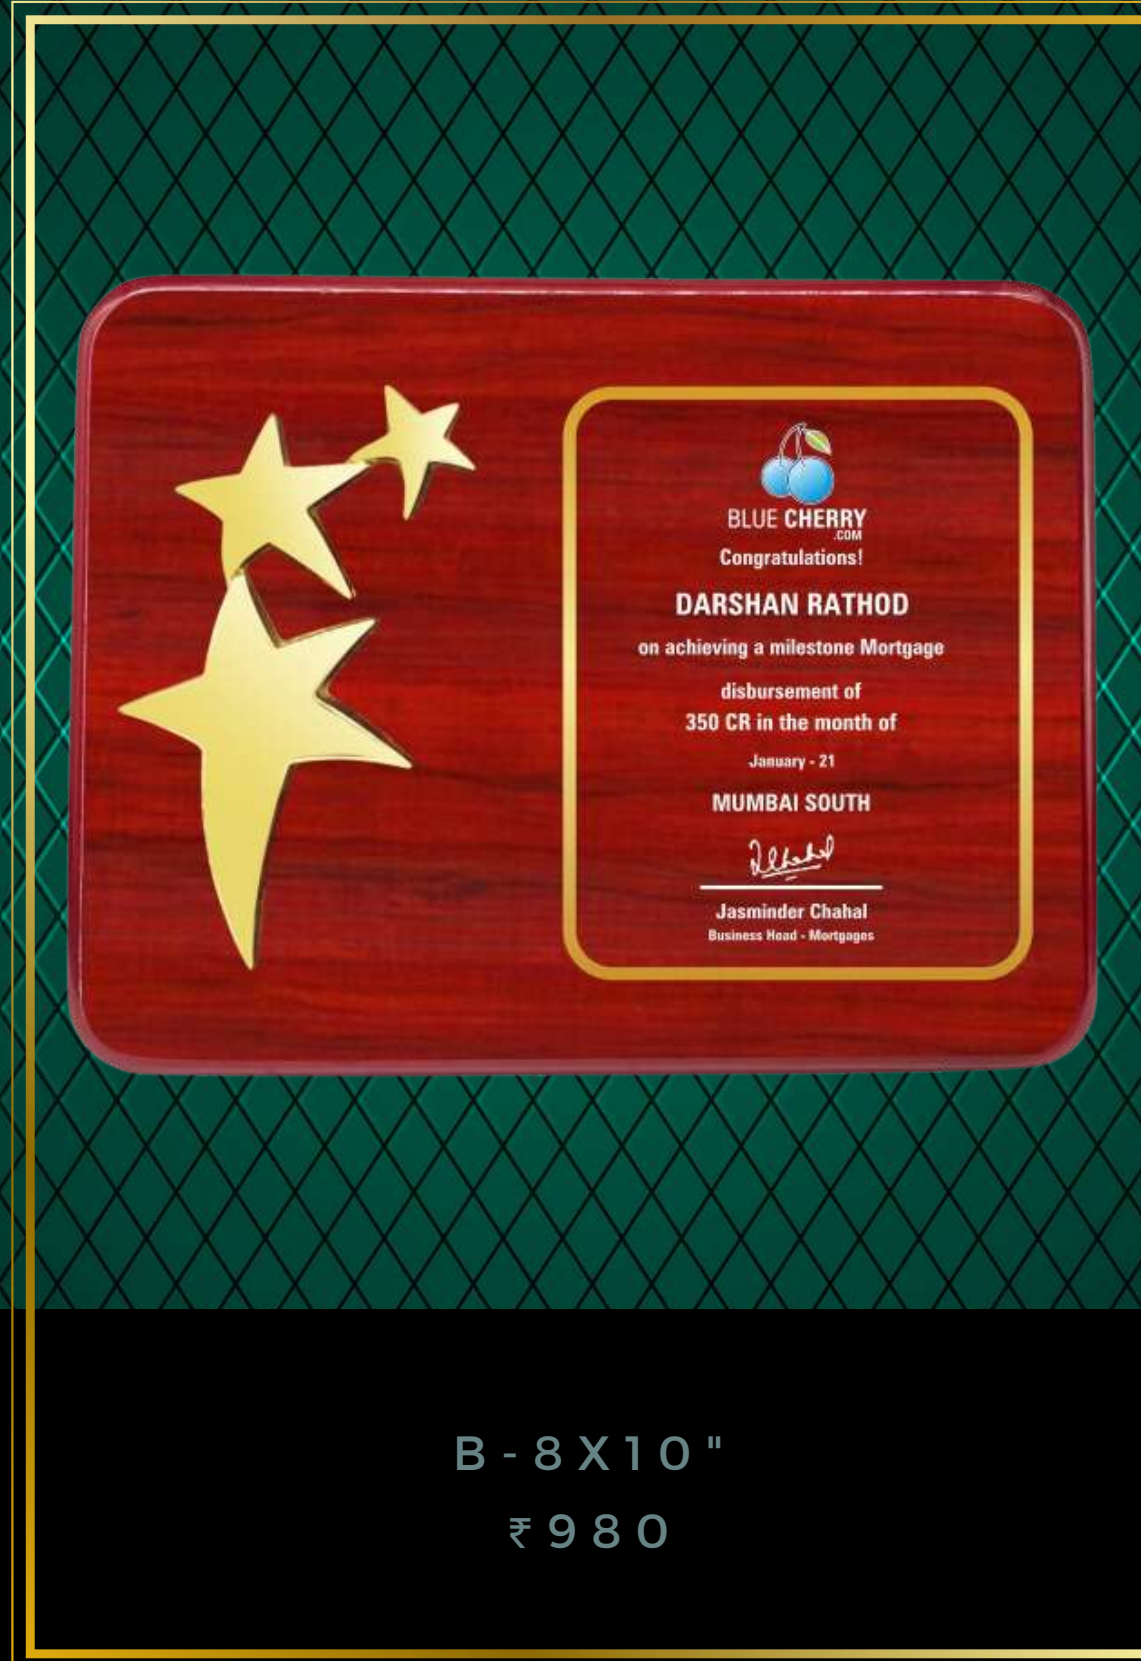

B - 8 X 10 "
₹ 980

FP 10659